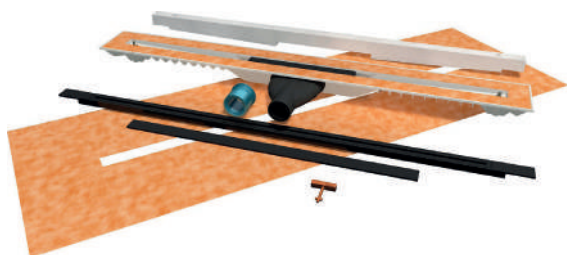

Twiggi caniveau carrodrain black

CARRO DRAIN

Article

100210

100211

Description

xs 80-110 cm

xl 100-160cm

€

564

649

Cayman caniveau carrodrain inox

CARRO DRAIN